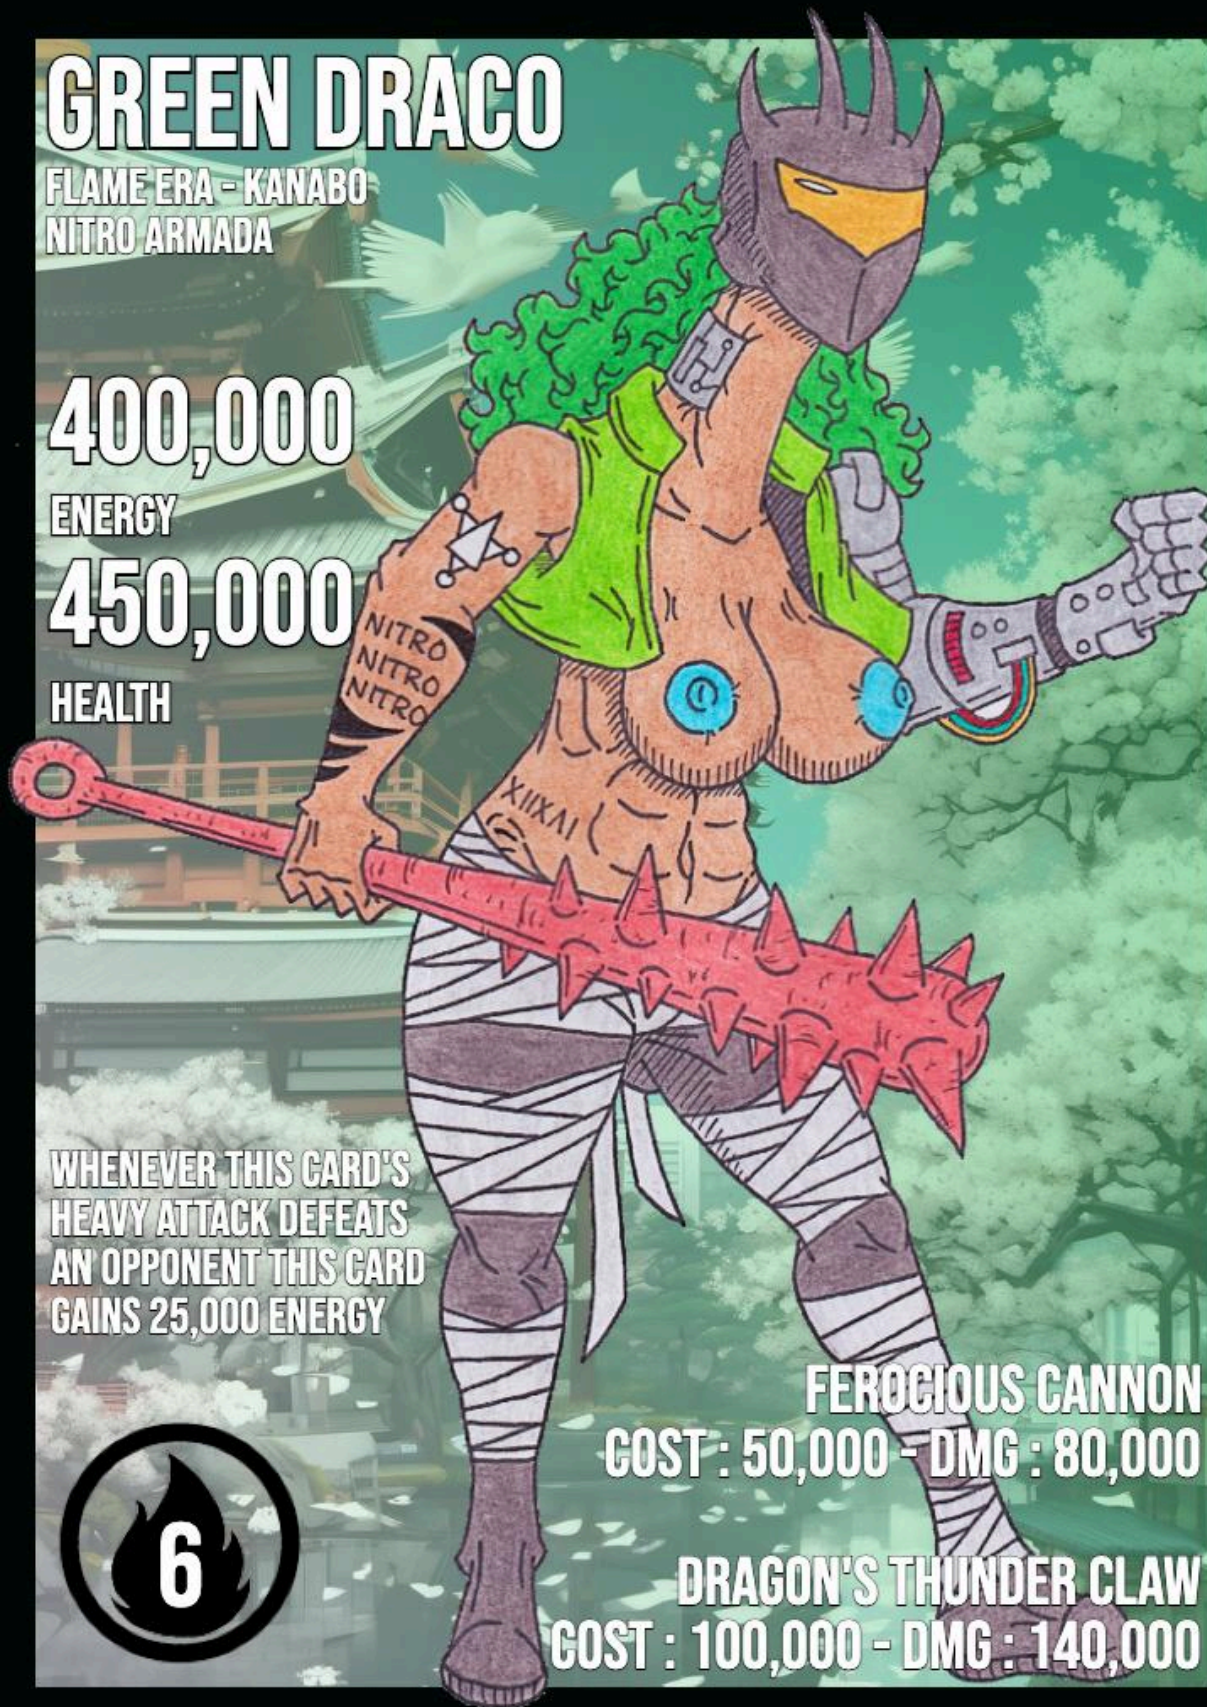

FEROCIOUS CANNON
COST : 50,000 - DMG : 80,000

DRAGON'S THUNDER CLAW
COST : 100,000 - DMG : 140,000