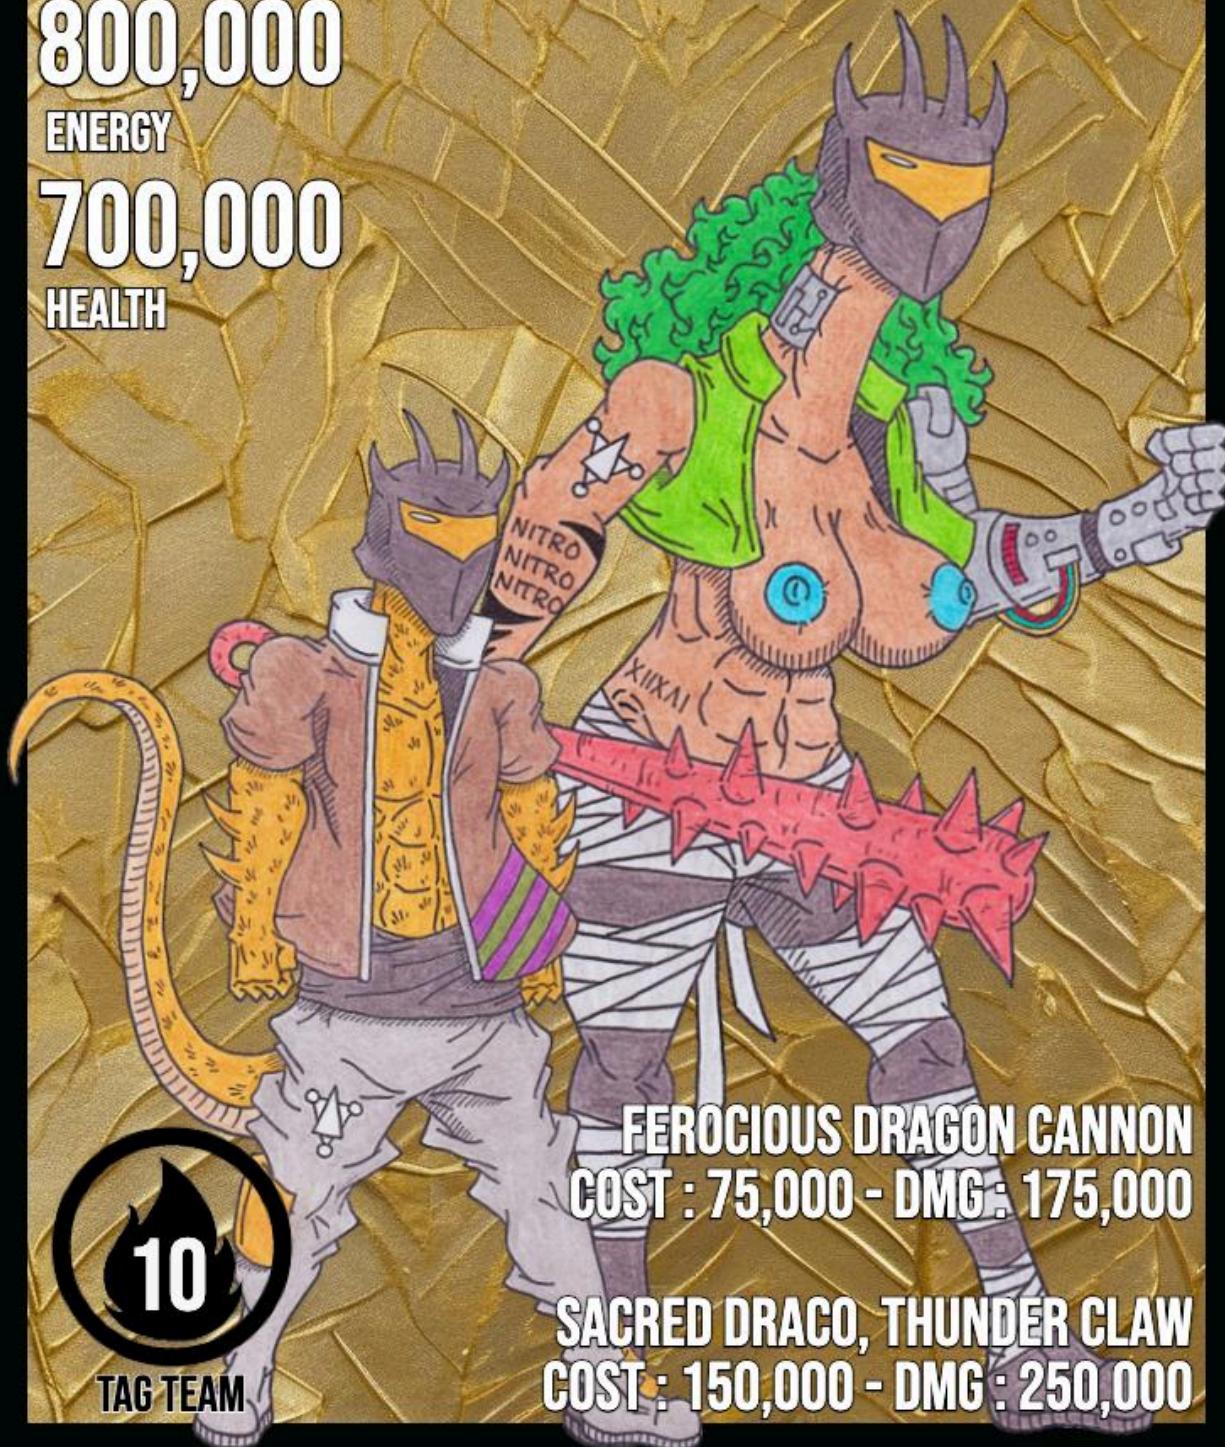

800,000

ENERGY

700,000

HEALTH

FEROCIOUS DRAGON CANNON
COST : 75,000 - DMG : 175,000

SACRED DRACO, THUNDER CLAW
COST : 150,000 - DMG : 250,000

TAG TEAM

CHIMRADIAN CRIME FAMILY