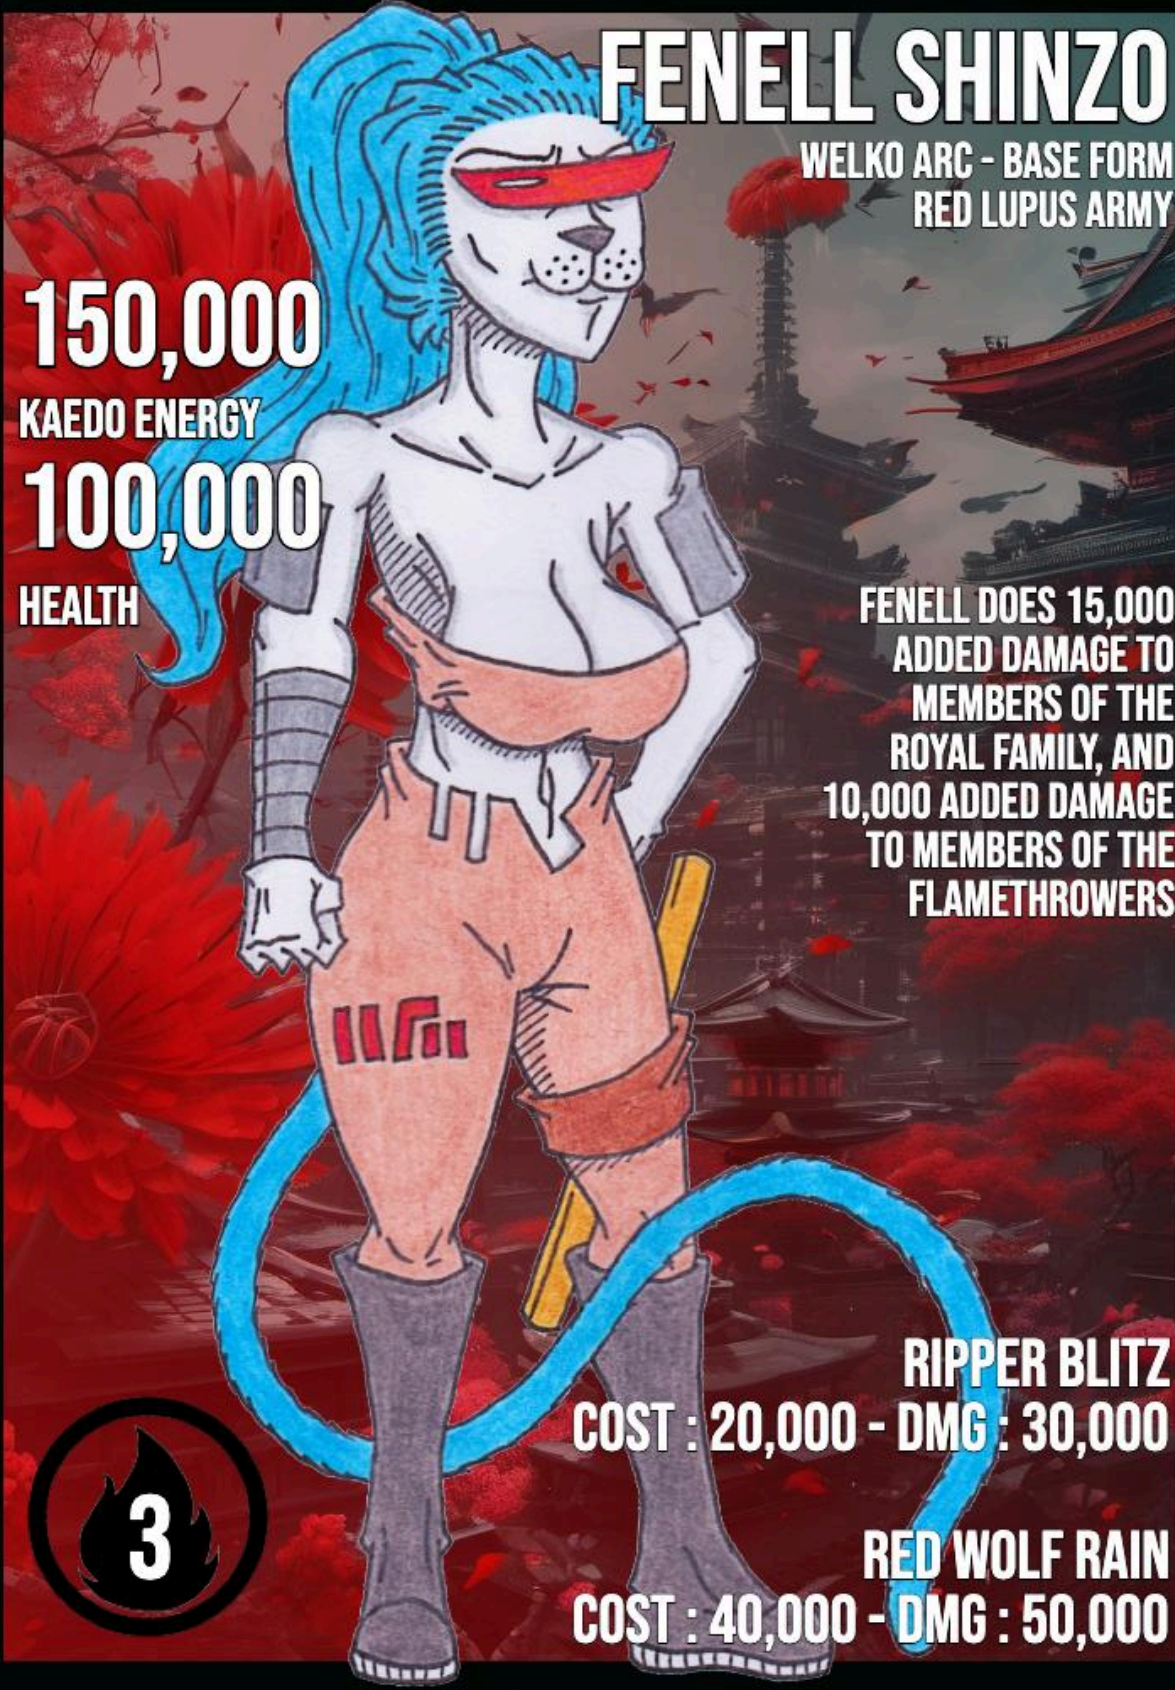

FENELL SHINZO

WELKO ARC - BASE FORM
RED LUPUS ARMY

150,000

KAEDO ENERGY

100,000

HEALTH

FENELL DOES 15,000
ADDED DAMAGE TO
MEMBERS OF THE
ROYAL FAMILY, AND
10,000 ADDED DAMAGE
TO MEMBERS OF THE
FLAMETHROWERS