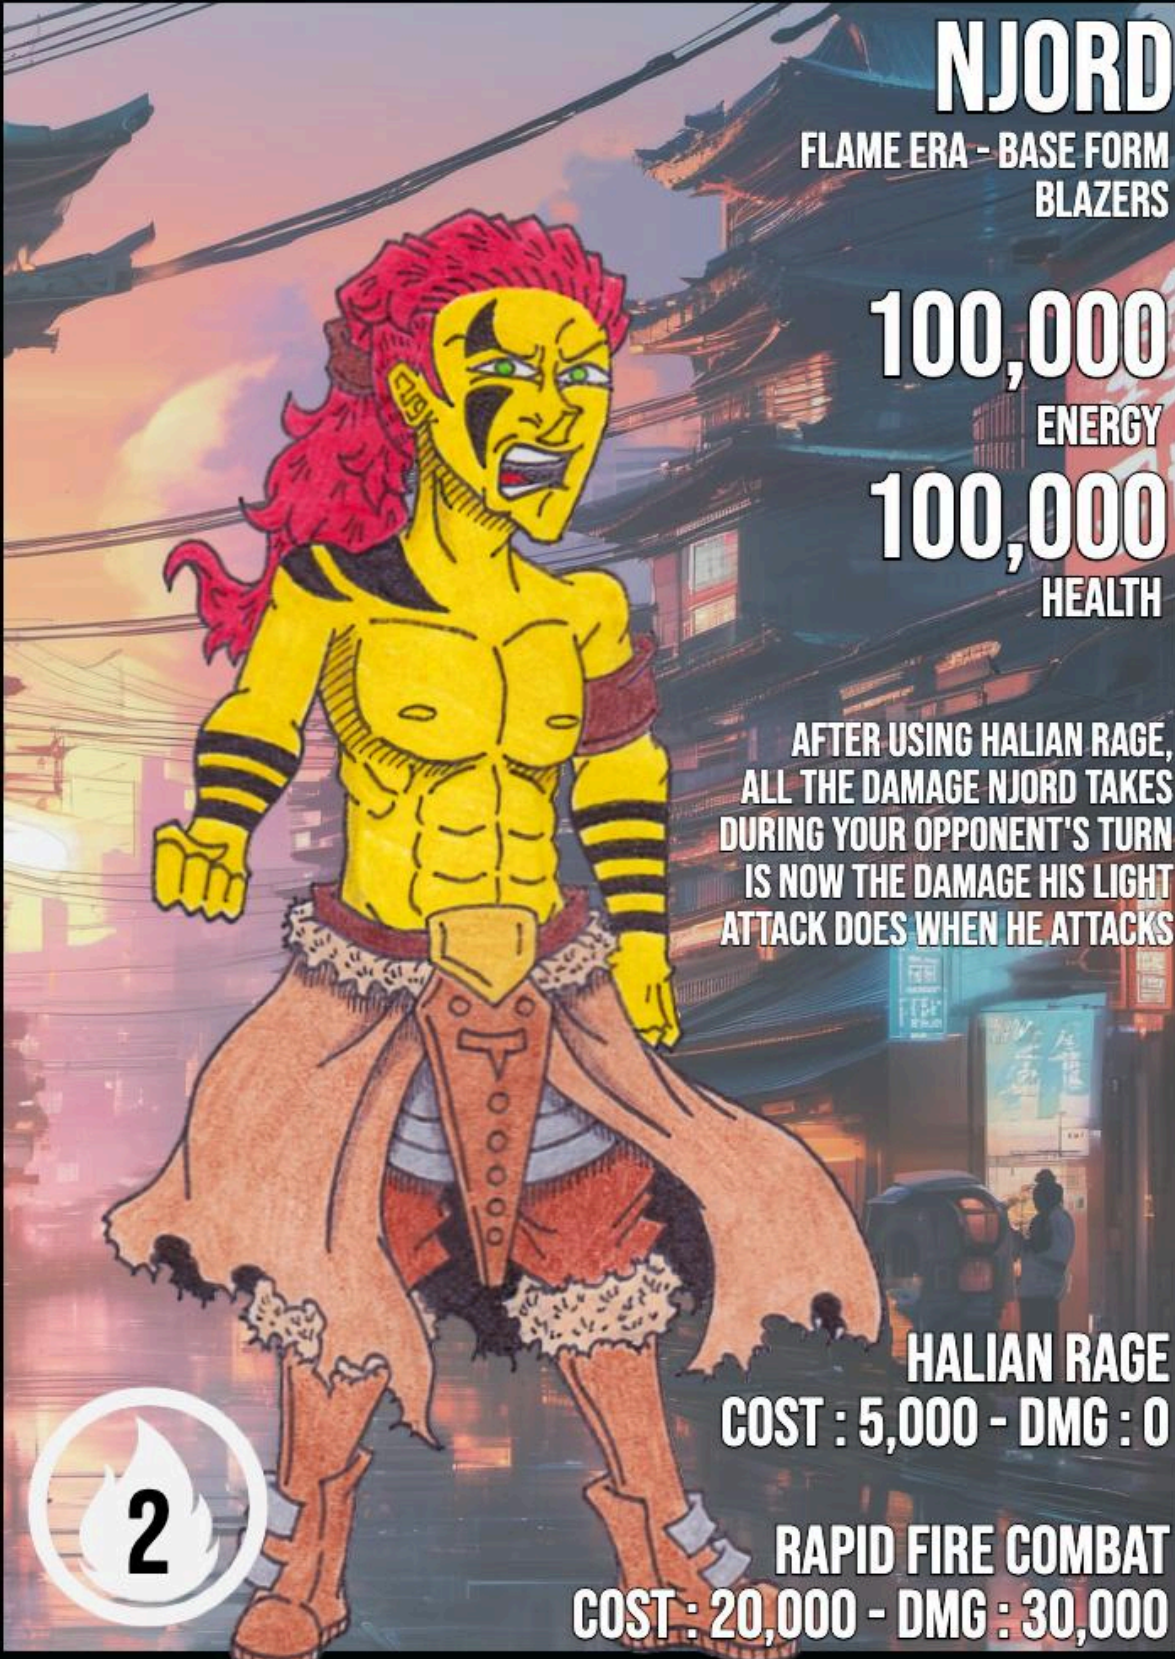

NJORD

FLAME ERA - BASE FORM
BLAZERS

100,000

ENERGY

100,000

HEALTH

AFTER USING HALIAN RAGE,
ALL THE DAMAGE NJORD TAKES
DURING YOUR OPPONENT'S TURN
IS NOW THE DAMAGE HIS LIGHT
ATTACK DOES WHEN HE ATTACKS