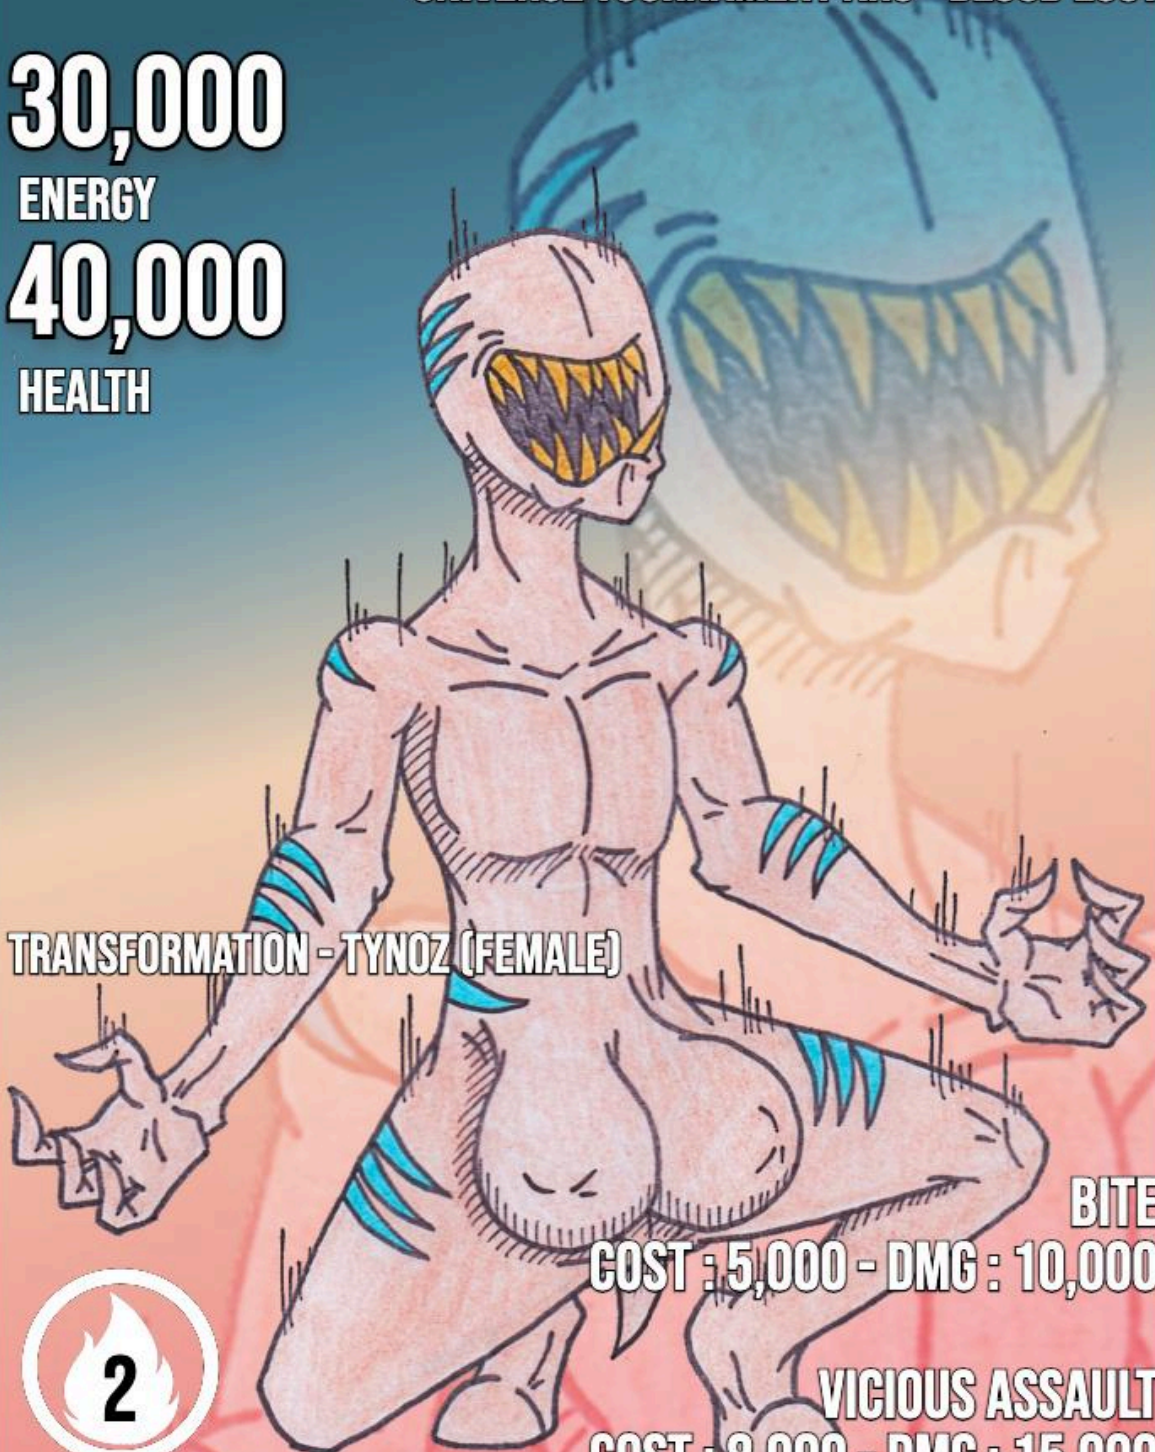

BRONZE TYNOZ (FEMALE)

UNIVERSE TOURNAMENT ARC - BLOOD LUST

30,000

ENERGY

40,000

HEALTH

TRANSFORMATION - TYNOZ (FEMALE)

BITE

COST : 5,000 - DMG : 10,000

VICIOUS ASSAULT

COST : 8,000 - DMG : 15,000